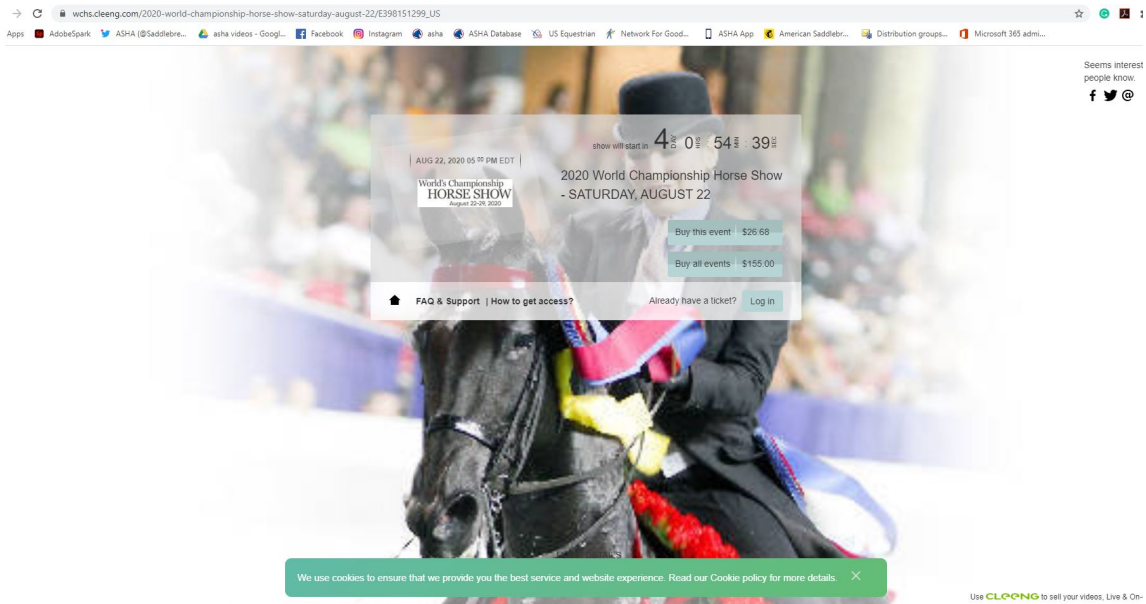

4. Once on the cleeng.com website select if you want to purchase that one day of the show or the whole event

5. Click on the “FAQ & Support” &/or the “How to Get Access” to answer any registration or streaming/webcasting connection questions you have about how the live streaming will work.

Addition customer IT support is available for the horse show through 502-367-5269 and wchssupport@kyvenues.com.