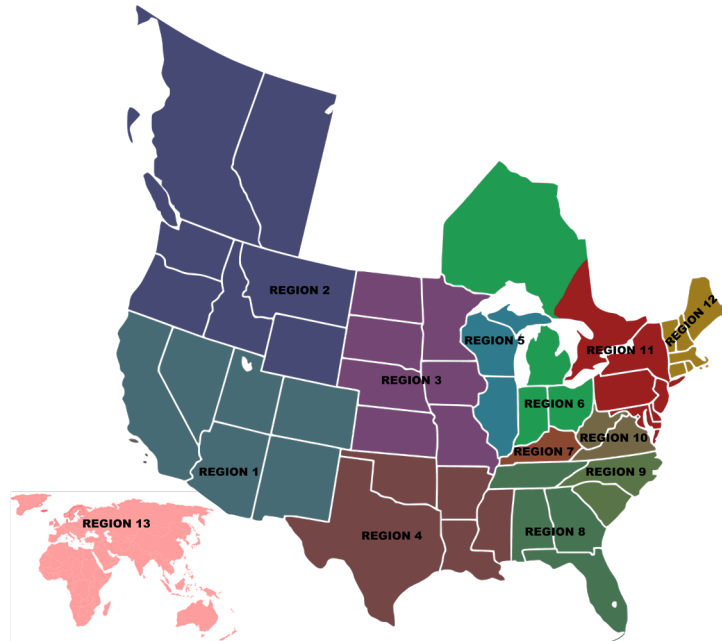

AMERICAN SADDLEBRED BREED AMBASSADOR PROGRAM

ASHA CHARTER CLUBS BY REGION

REGION 1

ARIZONA

ASA of Arizona, Inc.
americansaddlebredassociationofarizona.com
Matthew Roberts
matthew@matthewrobertsstables.com
602-430-8283

CALIFORNIA

Northern California ASHA
ncasha.org
Beth Davis
bethdavis5544@yahoo.com
(707) 762-8421

Southern California ASHA
Lawrence Witter
lwitter@socal.rr.com
(661) 252-0907

COLORADO

Colorado ASHA
coloradosaddlebred.com
Stacey Kipper-Perelli
stacey0975@aol.com
(303) 619-8699

NEW MEXICO

Asha OF New Mexico, Inc.
Samuel Garcia
c.bacathy@aol.com

NEVADA UTAH

REGION 2

OREGON, WASHINGTON & SURROUNDS

Northwest Saddlebred Association
Nwsaddlebreds.org
Jean Herring
picarobertson@yahoo.com

ALBERTA

ASHA of Alberta
Raylene McWade
rmmcwade@xplornet.com
(403) 887-2566

IDAHO

MONTANA

WYOMING

BRITISH COLUMBIA

REGION 3

IOWA

ASH Futurity of Iowa
Jacqueline Rongish
jrbaron@aol.com
(712) 545-4377

Iowa ASA
iasaddlebred.com
Suzanne Robinson
Robinson.suzanne@mac.com
(515) 360-9780

MISSOURI & KANSAS

Mid-America Saddlebred Horse Club
midamericasaddlebred.com
Courtney Morrill
courtnymorrill@hotmail.com
(816) 506-3042

ASA of Kansas

asaofks.com
Yvonne McCarthy
ybmccarthy@gmail.com
(316) 789-0694

MINNESOTA

Minnesota Saddlebred Horse Association
msha.org
Sally Tesch
sstesch@juno.com
(763) 559-4896

NEBRASKA

Nebraska ASA
Deb Lachner
402-707-7906

NORTH DAKOTA, SOUTH DAKOTA

REGION 4

TEXAS

Texas ASHA
texasasha.com
Kelly Marco McQuerry
kmquerry5@yahoo.com
(713) 974-1285

North Texas ASHA
ntasha.org
Brent Cowan
bcowan@wylitx@msn.com

LOUISIANA

Louisiana ASHA
lasha.org
Rebecca Stewart
jetpilot510@gmail.com
(504) 432-2288

ARKANSAS MISSISSIPPI OKLAHOMA

REGION 5

ILLINOIS

Illinois ASPHA
laspha.com
Kristen Pettry
bunnykep@aol.com
815-347-4395

Mid-America Horse Show Association
midamericahorseshow.org
Cheryl Rangel
tracesct@aol.com
(847) 537-4743

WISCONSIN

ASA OF Wisconsin
asaw.org
Vicky Holston
vhoston@msn.com
(262) 560-9764