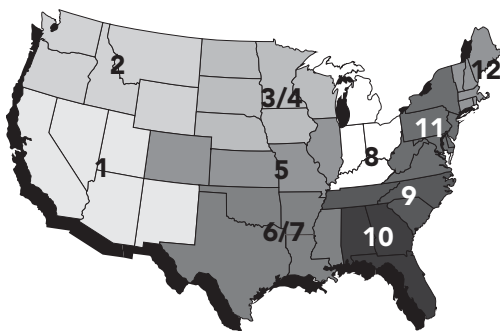

ASHA Regional Championships

By Brenda Newell, ASHA Program Administrator

American Saddlebred Horse Association Regional Championships are a part of the Association's ongoing efforts to improve public education about the breed as well as to increase competitive opportunities for all levels throughout the nation.

The first American Saddlebred Horse Association Regional Championships were named from the Northeastern Regions, made up of United States Equestrian Federation (USEF) Regions 11 and 12, at the Pennsylvania National Horse Show in Harrisburg in October 2005.

The ASHA Northeastern Region includes states from Virginia to Maine. With more than 30,000 spectators annually and as the largest multi-breed indoor horse show in the country, the Pennsylvania National Horse Show provided the perfect showcase for the breed and the inaugural Regional Championships.

**Regional Co-championships due to geographical area in Region 1.*